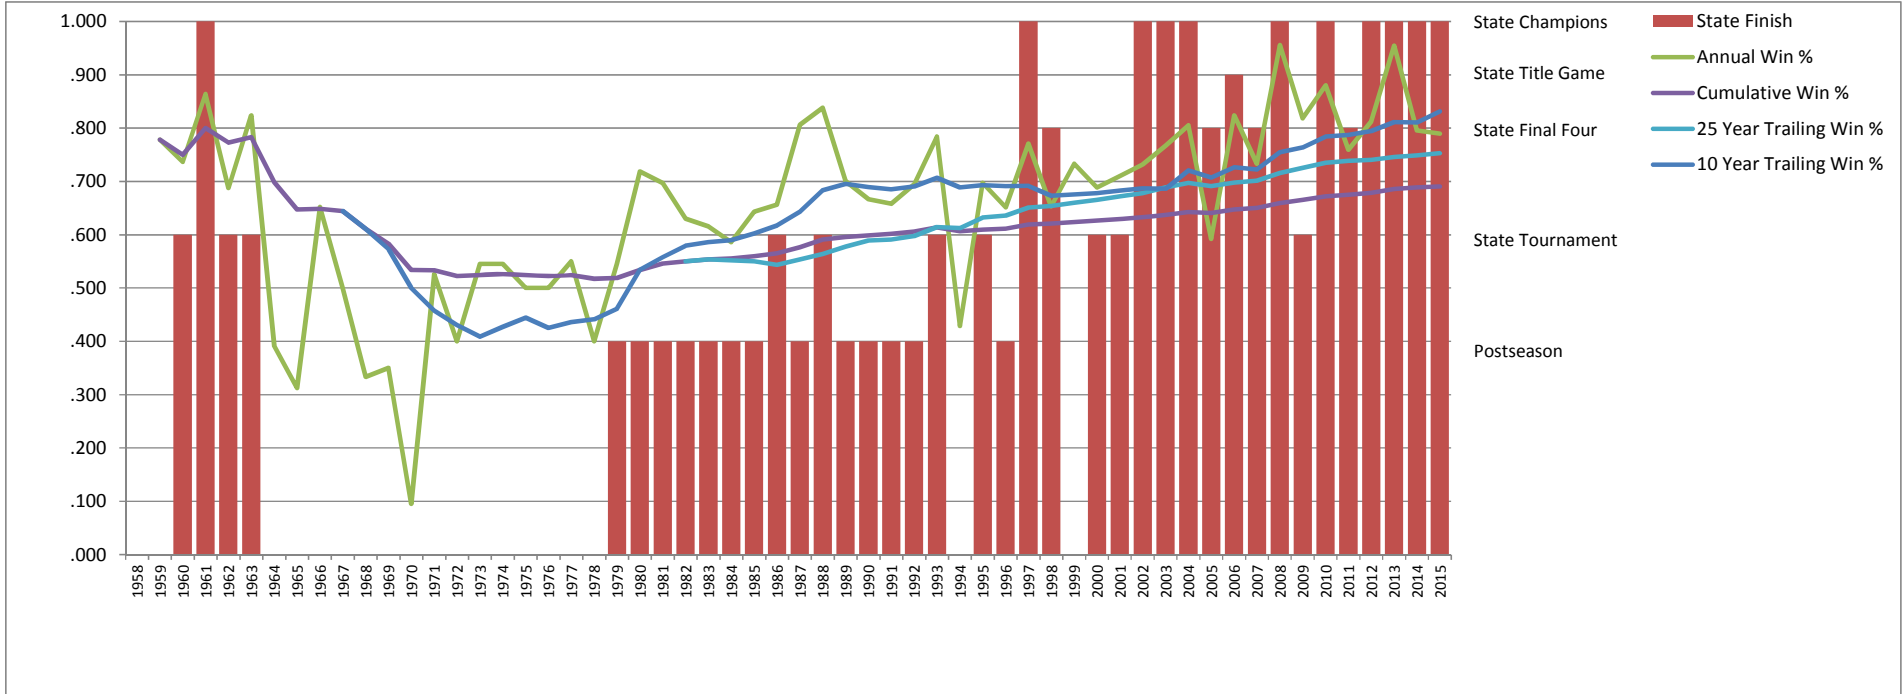

## Eaton Baseball All-Time Winning Percentage

### Spring

There were two spring seasons since the 1970's in which the Reds won 75% or less of their games, and in both of these years (1991 and 1996), the Reds still advanced to the State Championship Game.

### Summer

There were two summer seasons since the mid-1980s in which the Reds won fewer than 65% of their games, and in both of the following springs (1995 and 2006), the Reds responded by advancing to the State Championship Game, winning the State Championship in '95.