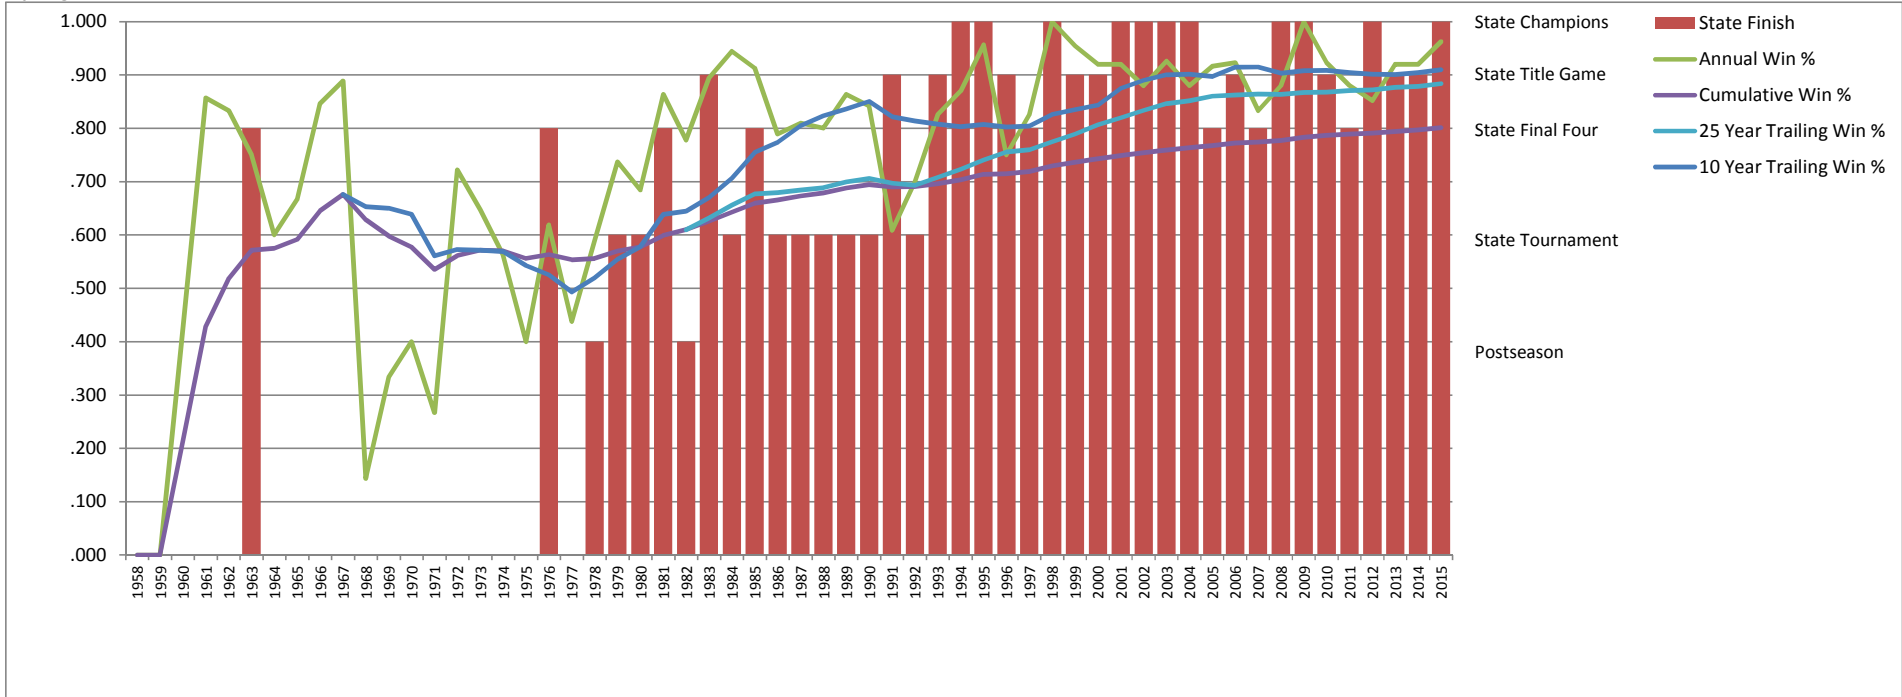

## Eaton Baseball All-Time Winning Percentage

### Spring

There were two spring seasons since the 1970's in which the Reds won 75% or less of their games, and in both of these years (1991 and 1996), the Reds still advanced to the State Championship Game.

### Summer

There were two summer seasons since the mid-1980s in which the Reds won fewer than 65% of their games, and in both of the following springs (1995 and 2006), the Reds responded by advancing to the State Championship Game, winning the State Championship in '95.