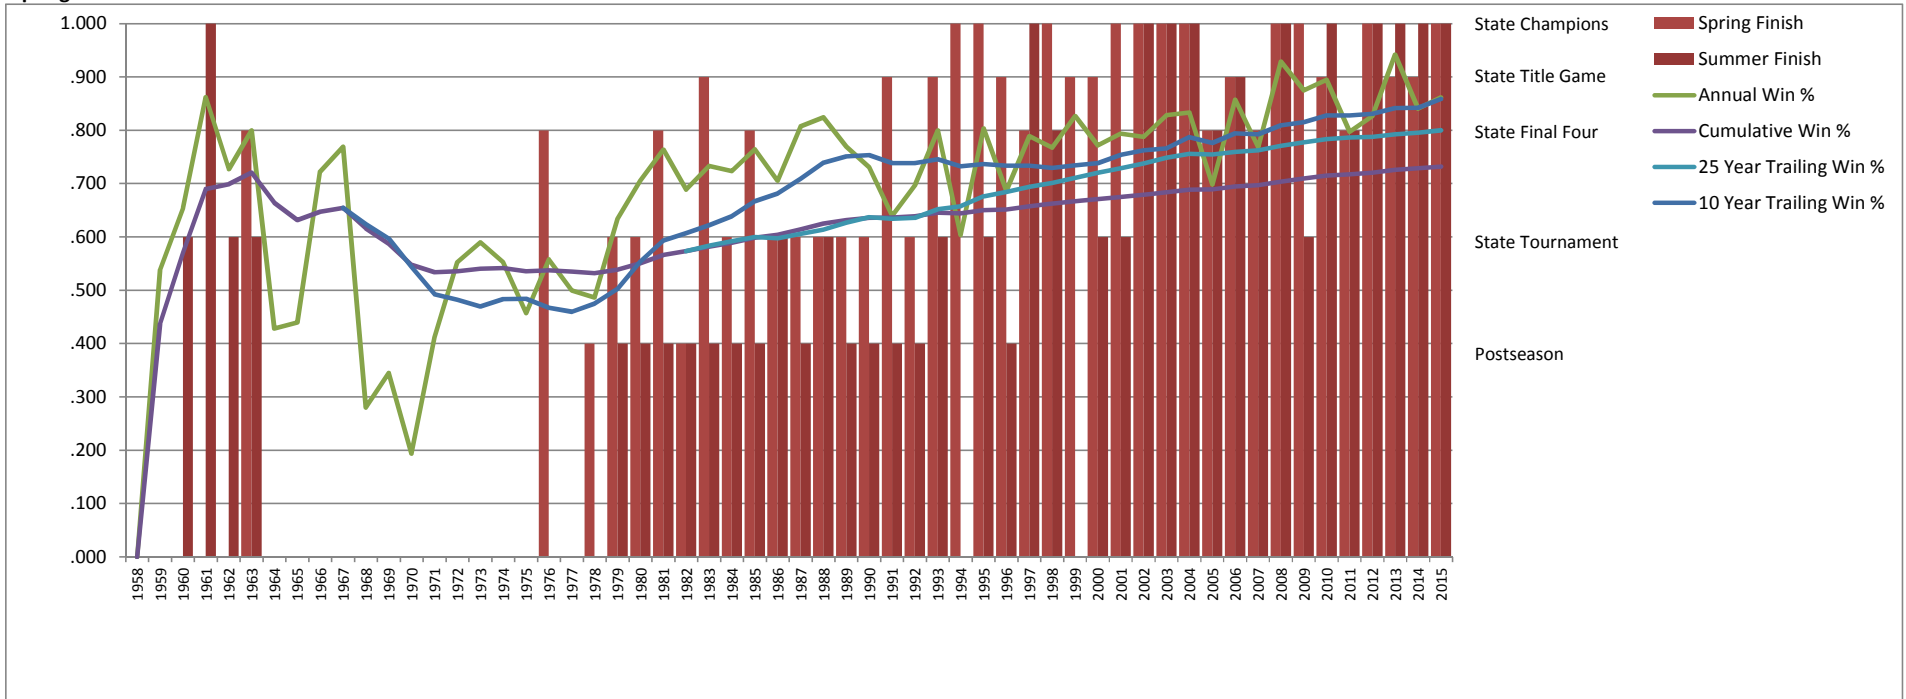

Eaton Baseball All-Time Winning Percentage

Spring & Summer Combined

With each passing year, the Reds continually faced more and more 5A schools/graduate teams, including 20 games vs. teams comprised of nearly entirely graduates in 2014 and 2015—the Reds lost to only 4 non-graduate teams in spring/summer from July 2012 through July 2015.